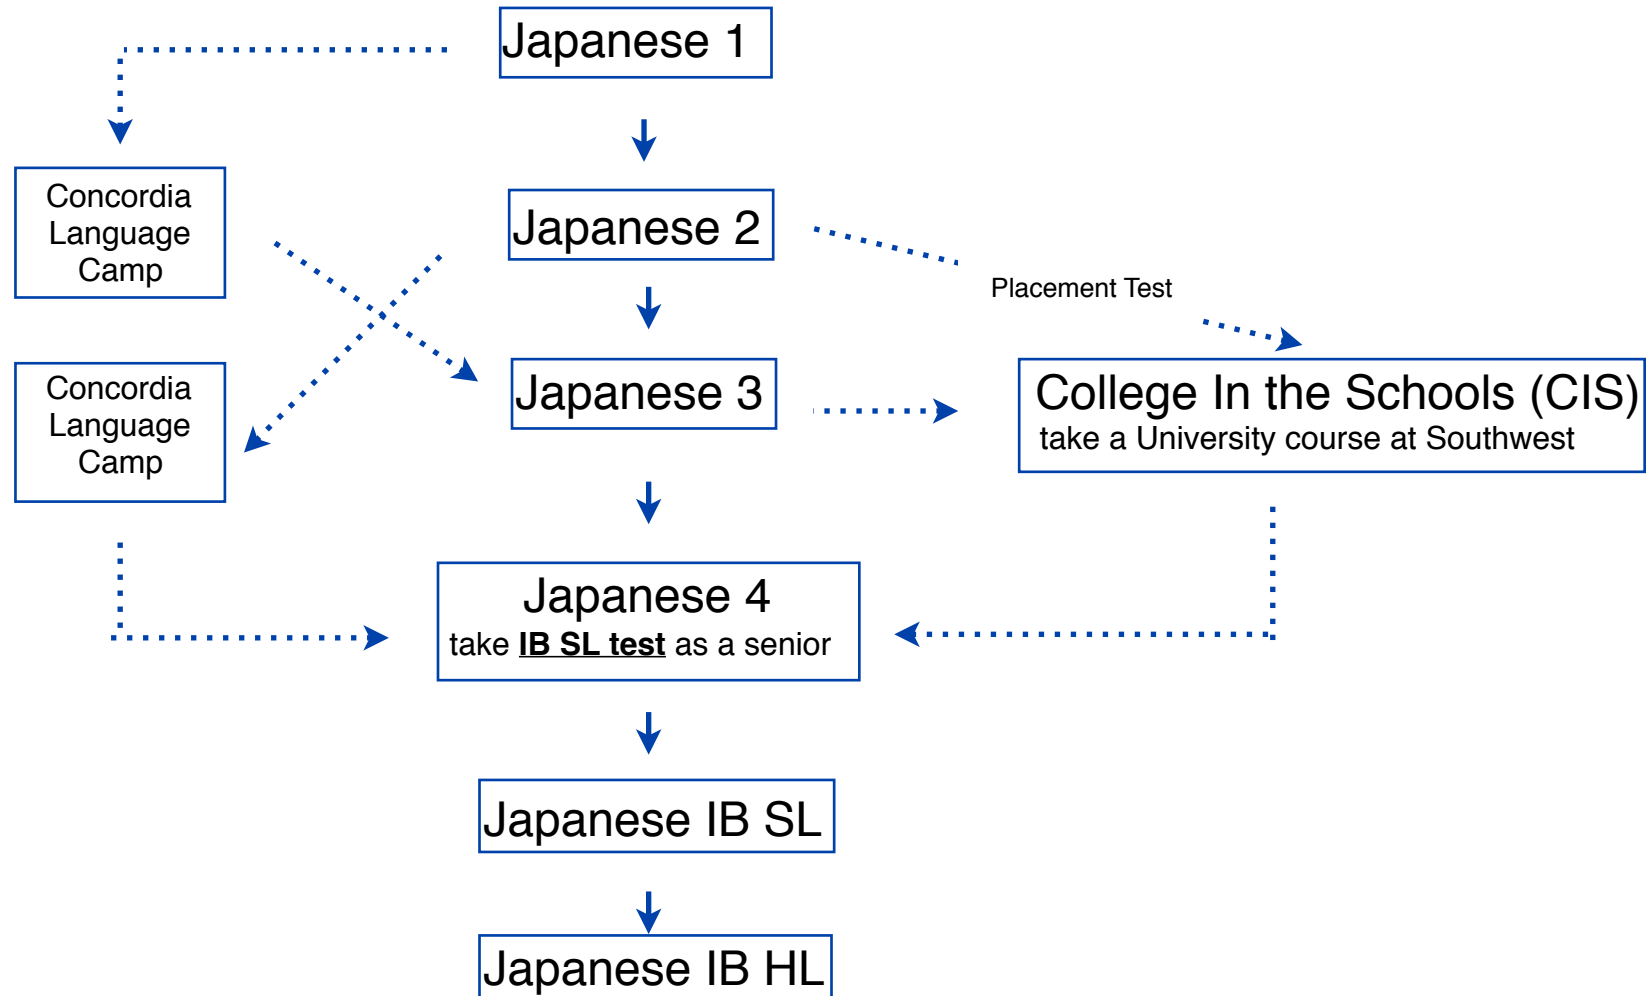

Japanese Course Sequence Outline

- * Two years of middle school study is equivalent to Japanese 1 at high school level.
- * Please google Genki-online and click link “Genki Self-study Room - Japan Times”. You can study material for Japanese 1, 2 and 3 at Southwest. The placement test material for the College In the Schools (CIS) is from Lesson 1 to Lesson 6.
- * If you go to Concordia Language Camp for 4 weeks, you may skip one high school Japanese 1 or 2.
- * Skipping Japanese 3 by attending Concordia language camps is not recommended.
- * There are various ways to accommodate individual needs to meet various purposes. I recommend at least one immersion experience to allow the student to polish and practice what they learned in class.